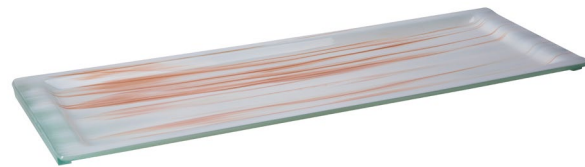

SkyRize Small Square Bamboo Shelf, 1 EA
 8.5×8.5×1 in
 22×22×2.5 cm
 Item # RBS100

SkyRize Small Square Black Bamboo Shelf, 1 EA
 8.5×8.5×1 in
 22×22×2.5 cm
 Item # RBLS100

SkyRize Small Square Walnut Shelf, 1 EA
 8.5×8.5×1 in
 22×22×2.5 cm
 Item # RWS100

HAND MADE GLASS

BY KALDERON

Aroma Crystal Clear Large Rectangle Platter with Rim, 1 EA
25.5×9×.5 in
65×23×1.3 cm
Item # GLS062CC

Aroma Crystal Clear Medium Rectangle Platter with Rim, 1 EA
17.75×9×.5 in
45×23×1.3 cm
Item # GLS061CC

Aroma Crystal Clear Square Platter with Rim, 1 EA
9×9×.5 in
23×23×1.3 cm
Item # GLS060CC

Aroma Crystal Clear Square Conical Bowl, 1 EA
9.25×9.25×2 in
23×23×5 cm
Item # GLS063CC

Aroma Crystal Clear Mini Square Plate with Rim, Set of 12
3.75×3.75×.25 in
10×10×0.6 cm
Item # GLS064CC

Aroma Crystal Clear Mini Round Plate, Set of 12
3.75×3.75×.25 in
10×10×0.6 cm
Item # GLS066CC

Aroma Crystal Clear Mini Round Conical Bowl, Set of 12
2.5×2.5×2 in
6×6×5 cm
Item # GLS065CC

Aroma Gold & White Large Rectangle Platter with Rim, 1 EA
25.5×9×0.5 in
65×23×1.3 cm
Item # GLS062GW