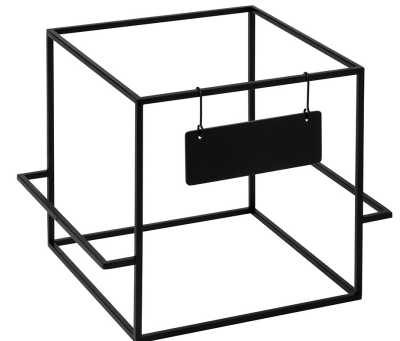

SKYRIZE™

Introducing SkyRize: a modular system designed to effortlessly elevate and customize buffet stations with style and ease.

SKYRIZE™

CHEESE

CANAPÉS

CAESAR SALAD

SKYRIZE™

SKYRIZE™

SKYRIZE™

CHOOSE YOUR SKYRIZE AND START TO BUILD YOUR NEXT STATION

SkyRize Trio Riser Gold Painted, w/1 Hanging Sign, 1 EA
 18.25×8.5×8.5 in
 46×22×22 cm
 Item # RGM710

SkyRize Quad Riser Gold Painted, w/1 Hanging Sign, 1 EA
 10.25×8.5×8.5
 26x 22×22
 Item # RGM700

SkyRize Trio Riser Black Painted, w/1 Hanging Sign, 1 EA
 18.25×8.5×8.5 in
 46×22×22 cm
 Item # RBM710

SkyRize Quad Riser Black Painted w/1 Hanging Sign, 1 EA
 10.25×8.5×8.5 in
 26×22×22 cm
 Item # RBM700

SkyRize Large Rectangle Walnut Shelf, 1 EA
 25.75×8.5×1 in
 65×22×2.5 cm
 Item # RWS300

SkyRize Medium Rectangle Walnut Shelf, 1 EA
 17×8.5×1 in
 43×22×2.5 cm
 Item # RWS200

SkyRize Large Rectangle Black Bamboo Shelf, 1 EA
 25.75×8.5×1 in
 65×22×2.5 cm
 Item # RBLS300