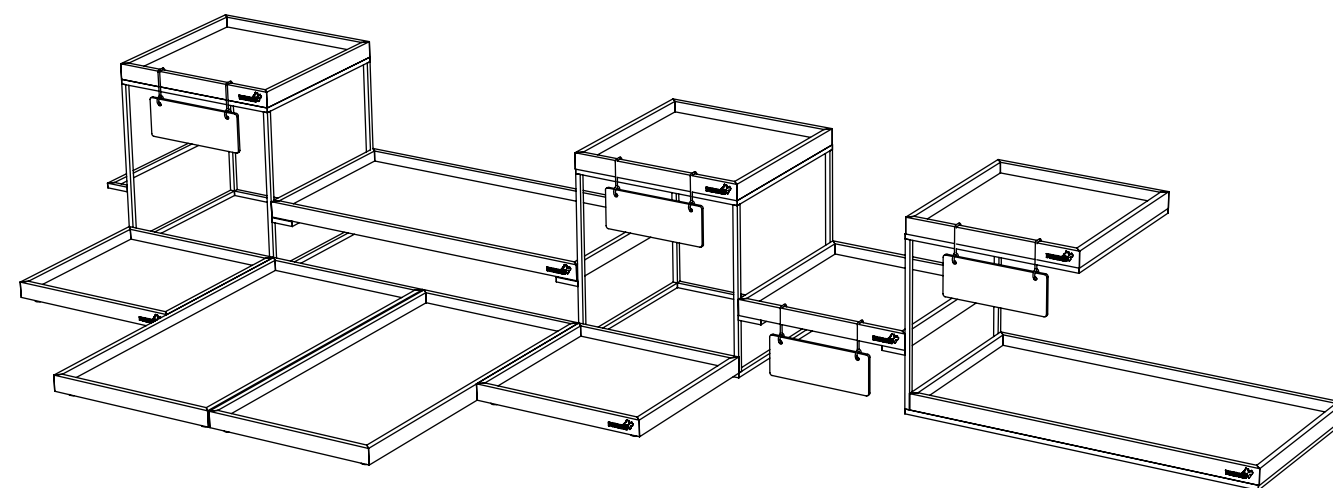

ENDLESS CONFIGURATIONS