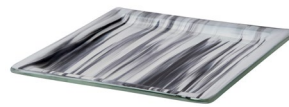

Aroma Gold & White Mini Square Plate with Rim, Set of 12
3.75×3.75×.25 in
10×10×0.6 cm
Item # GLS064GW

Aroma Gold & White Mini Round Plate, Set of 12
3.75×3.75×.25 in
10×10×0.6 cm
Item # GLS066GW

Aroma Gold & White Mini Round Conical Bowl, Set of 12
2.5×2.5×2 in
6×6×5 cm
Item # GLS065GW

Aroma Black & White Large Rectangle Platter with Rim, 1 EA
25.5×9×.5 in
65×23×1.3 cm
Item # GLS062BW

Aroma Black & White Medium Rectangle Platter with Rim, 1 EA
17.75×9×.5 in
45×23×1.3 cm
Item # GLS061BW