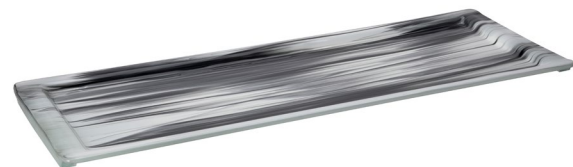

Aroma Black & White Large Rectangle Platter with Rim, 1 EA
25.5×9×.5 in
65×23×1.3 cm
Item # GLS062BW