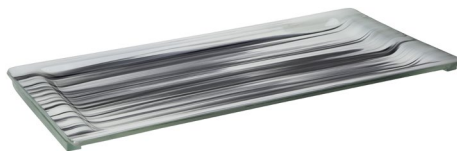

Aroma Black & White Medium Rectangle Platter with Rim, 1 EA
17.75×9×.5 in
45×23×1.3 cm
Item # GLS061BW