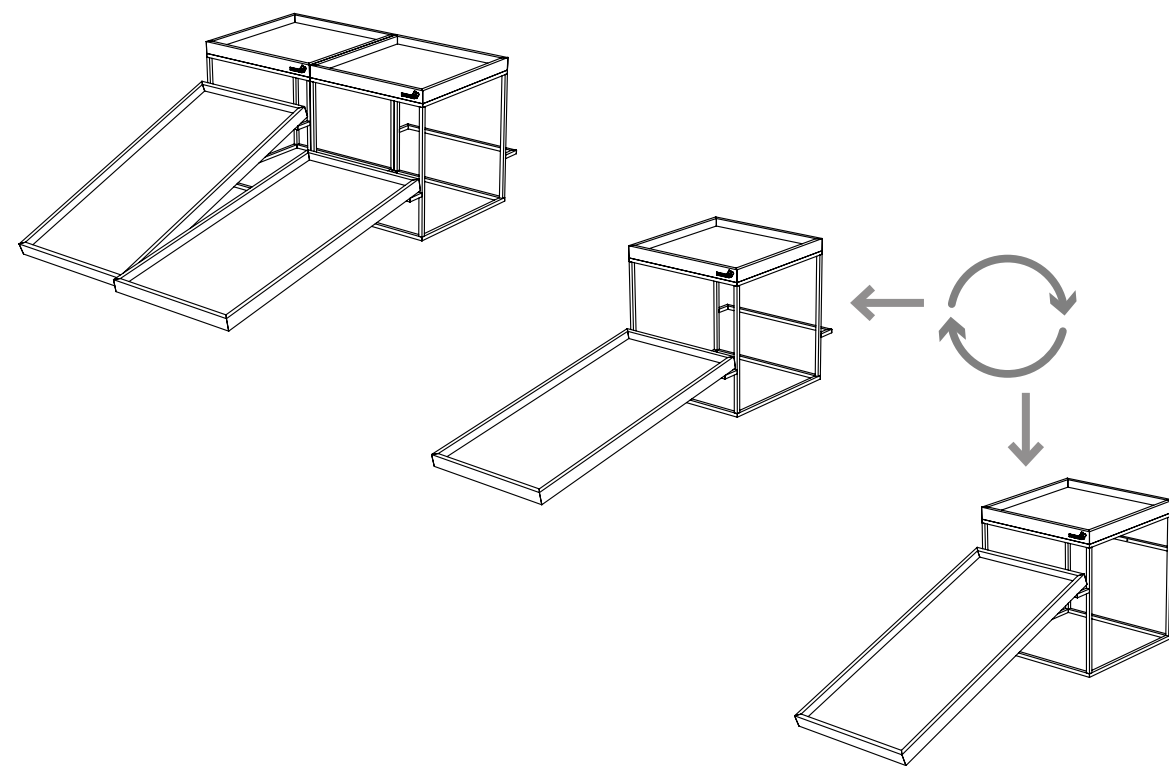

ENDLESS CONFIGURATIONS