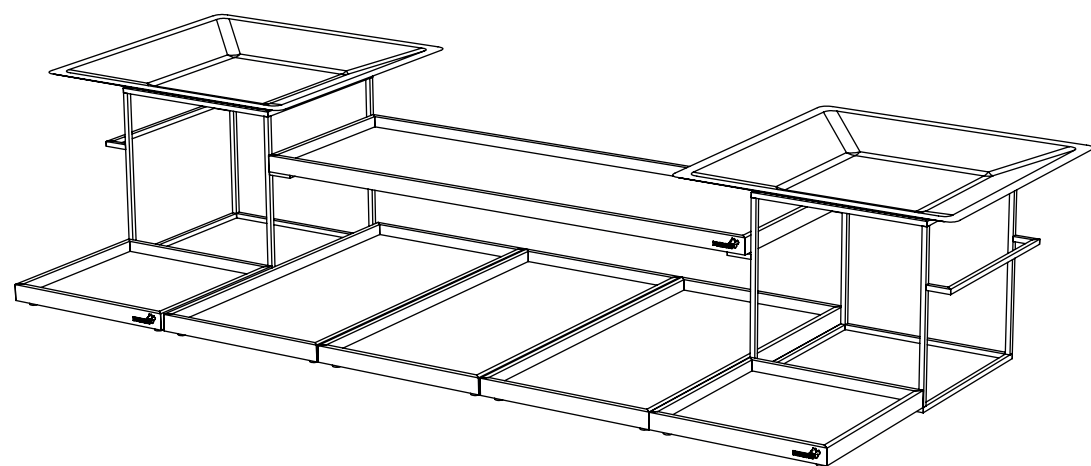

ENDLESS CONFIGURATIONS