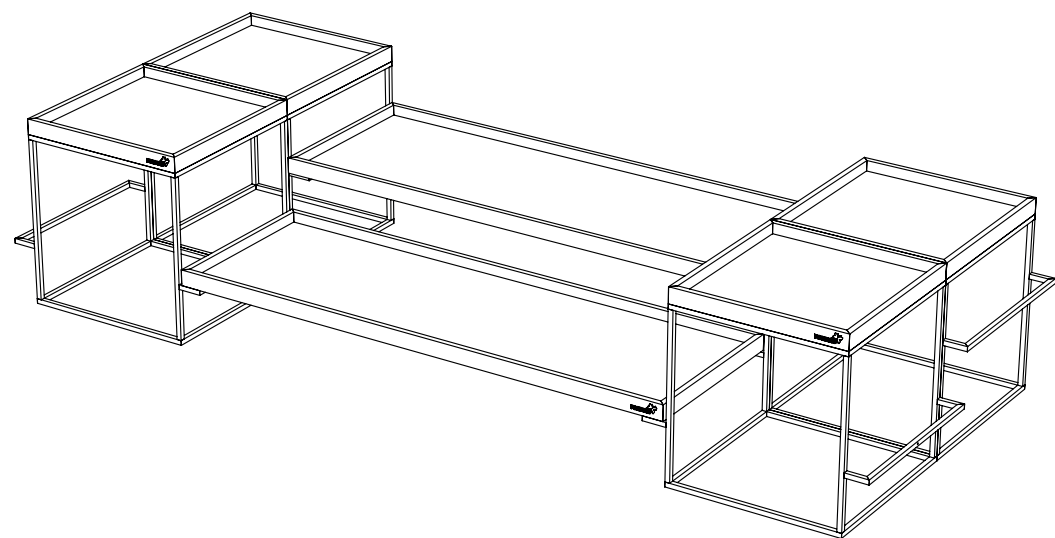

Aroma Black & White Square Platter with Rim, 1 EA
9×9×0.5 in
23×23×1.3 cm
Item # GLS060BW

Aroma Black & White Square Conical Bowl, 1 EA
9.25×9.25×2 in
23×23×5 cm
Item # GLS063BW

Aroma Black & White Mini Square Plate with Rim, Set of 12
3.75×3.75×.25 in
10×10×0.6 cm
Item # GLS064BW

Aroma Black & White Mini Round Plate, Set of 12
3.75×3.75×.25 in
10×10×0.6 cm
Item # GLS066BW

Aroma Black & White Mini Round Conical Bowl, Set of 12
2.5×2.5×2 in
6×6×5 cm
Item # GLS065BW

ENDLESS CONFIGURATIONS